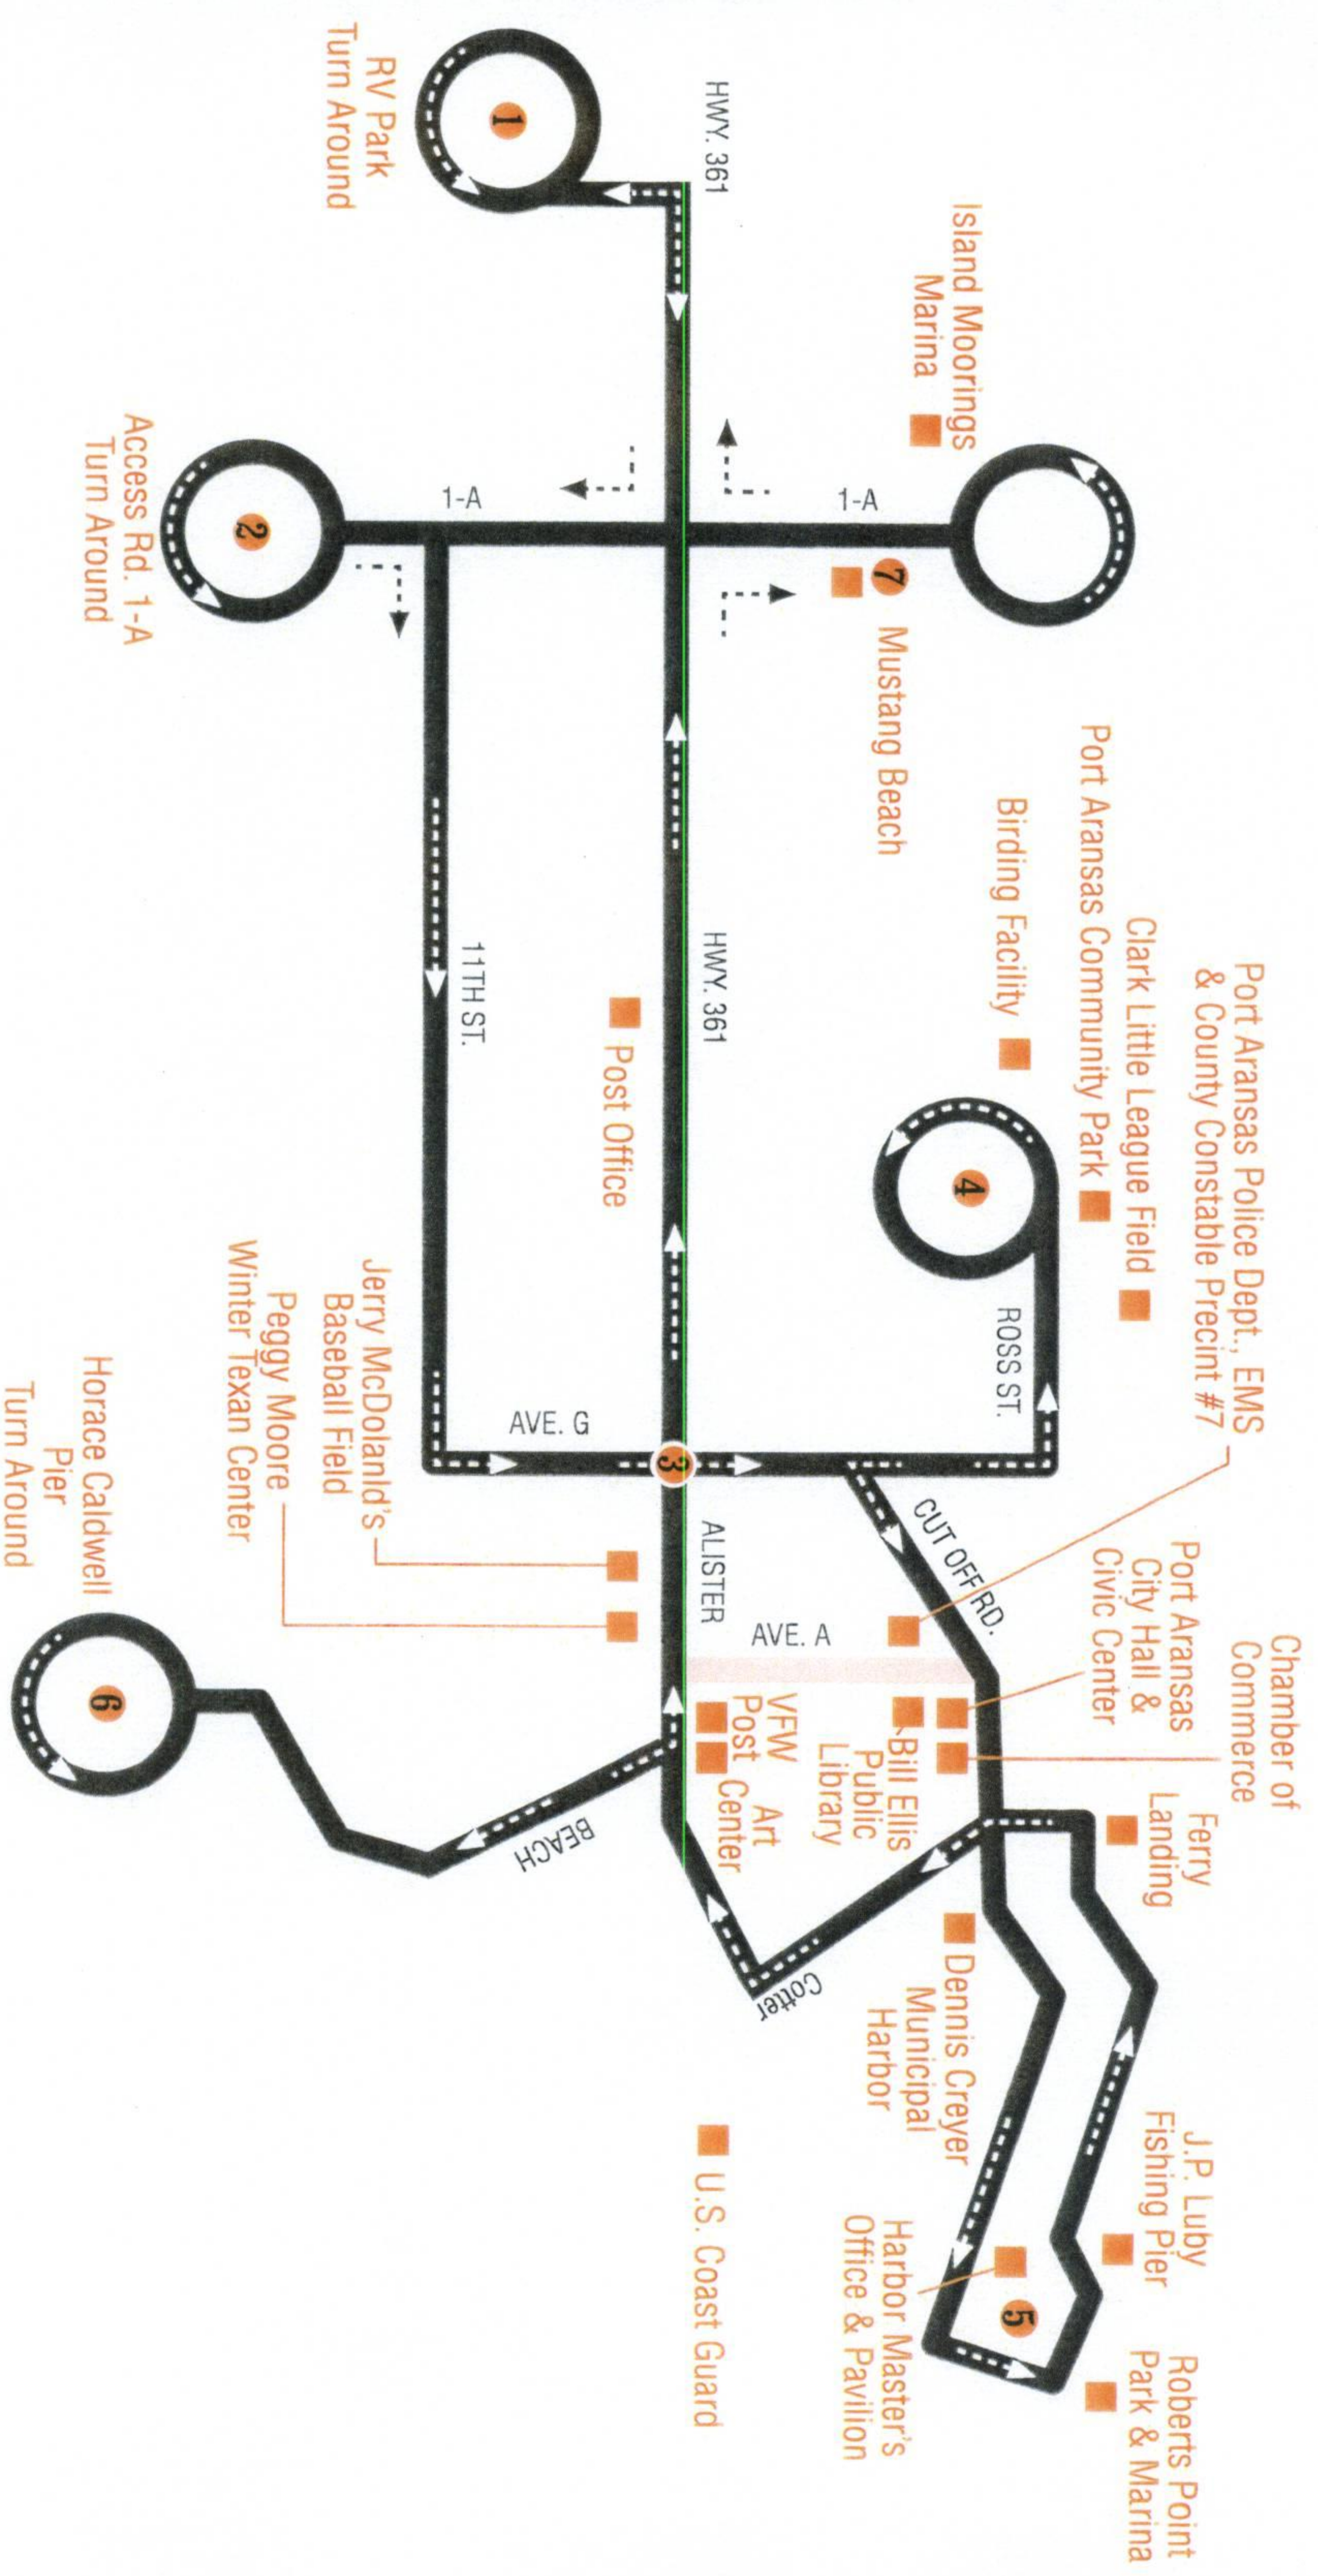

94 Port Aransas Shuttle

PLEASE SEE
SCHEDULE ON
FLIP SIDE

SPECIAL NOTE:
This route travels on the beach and at
certain times may have to deviate due to
high waters.