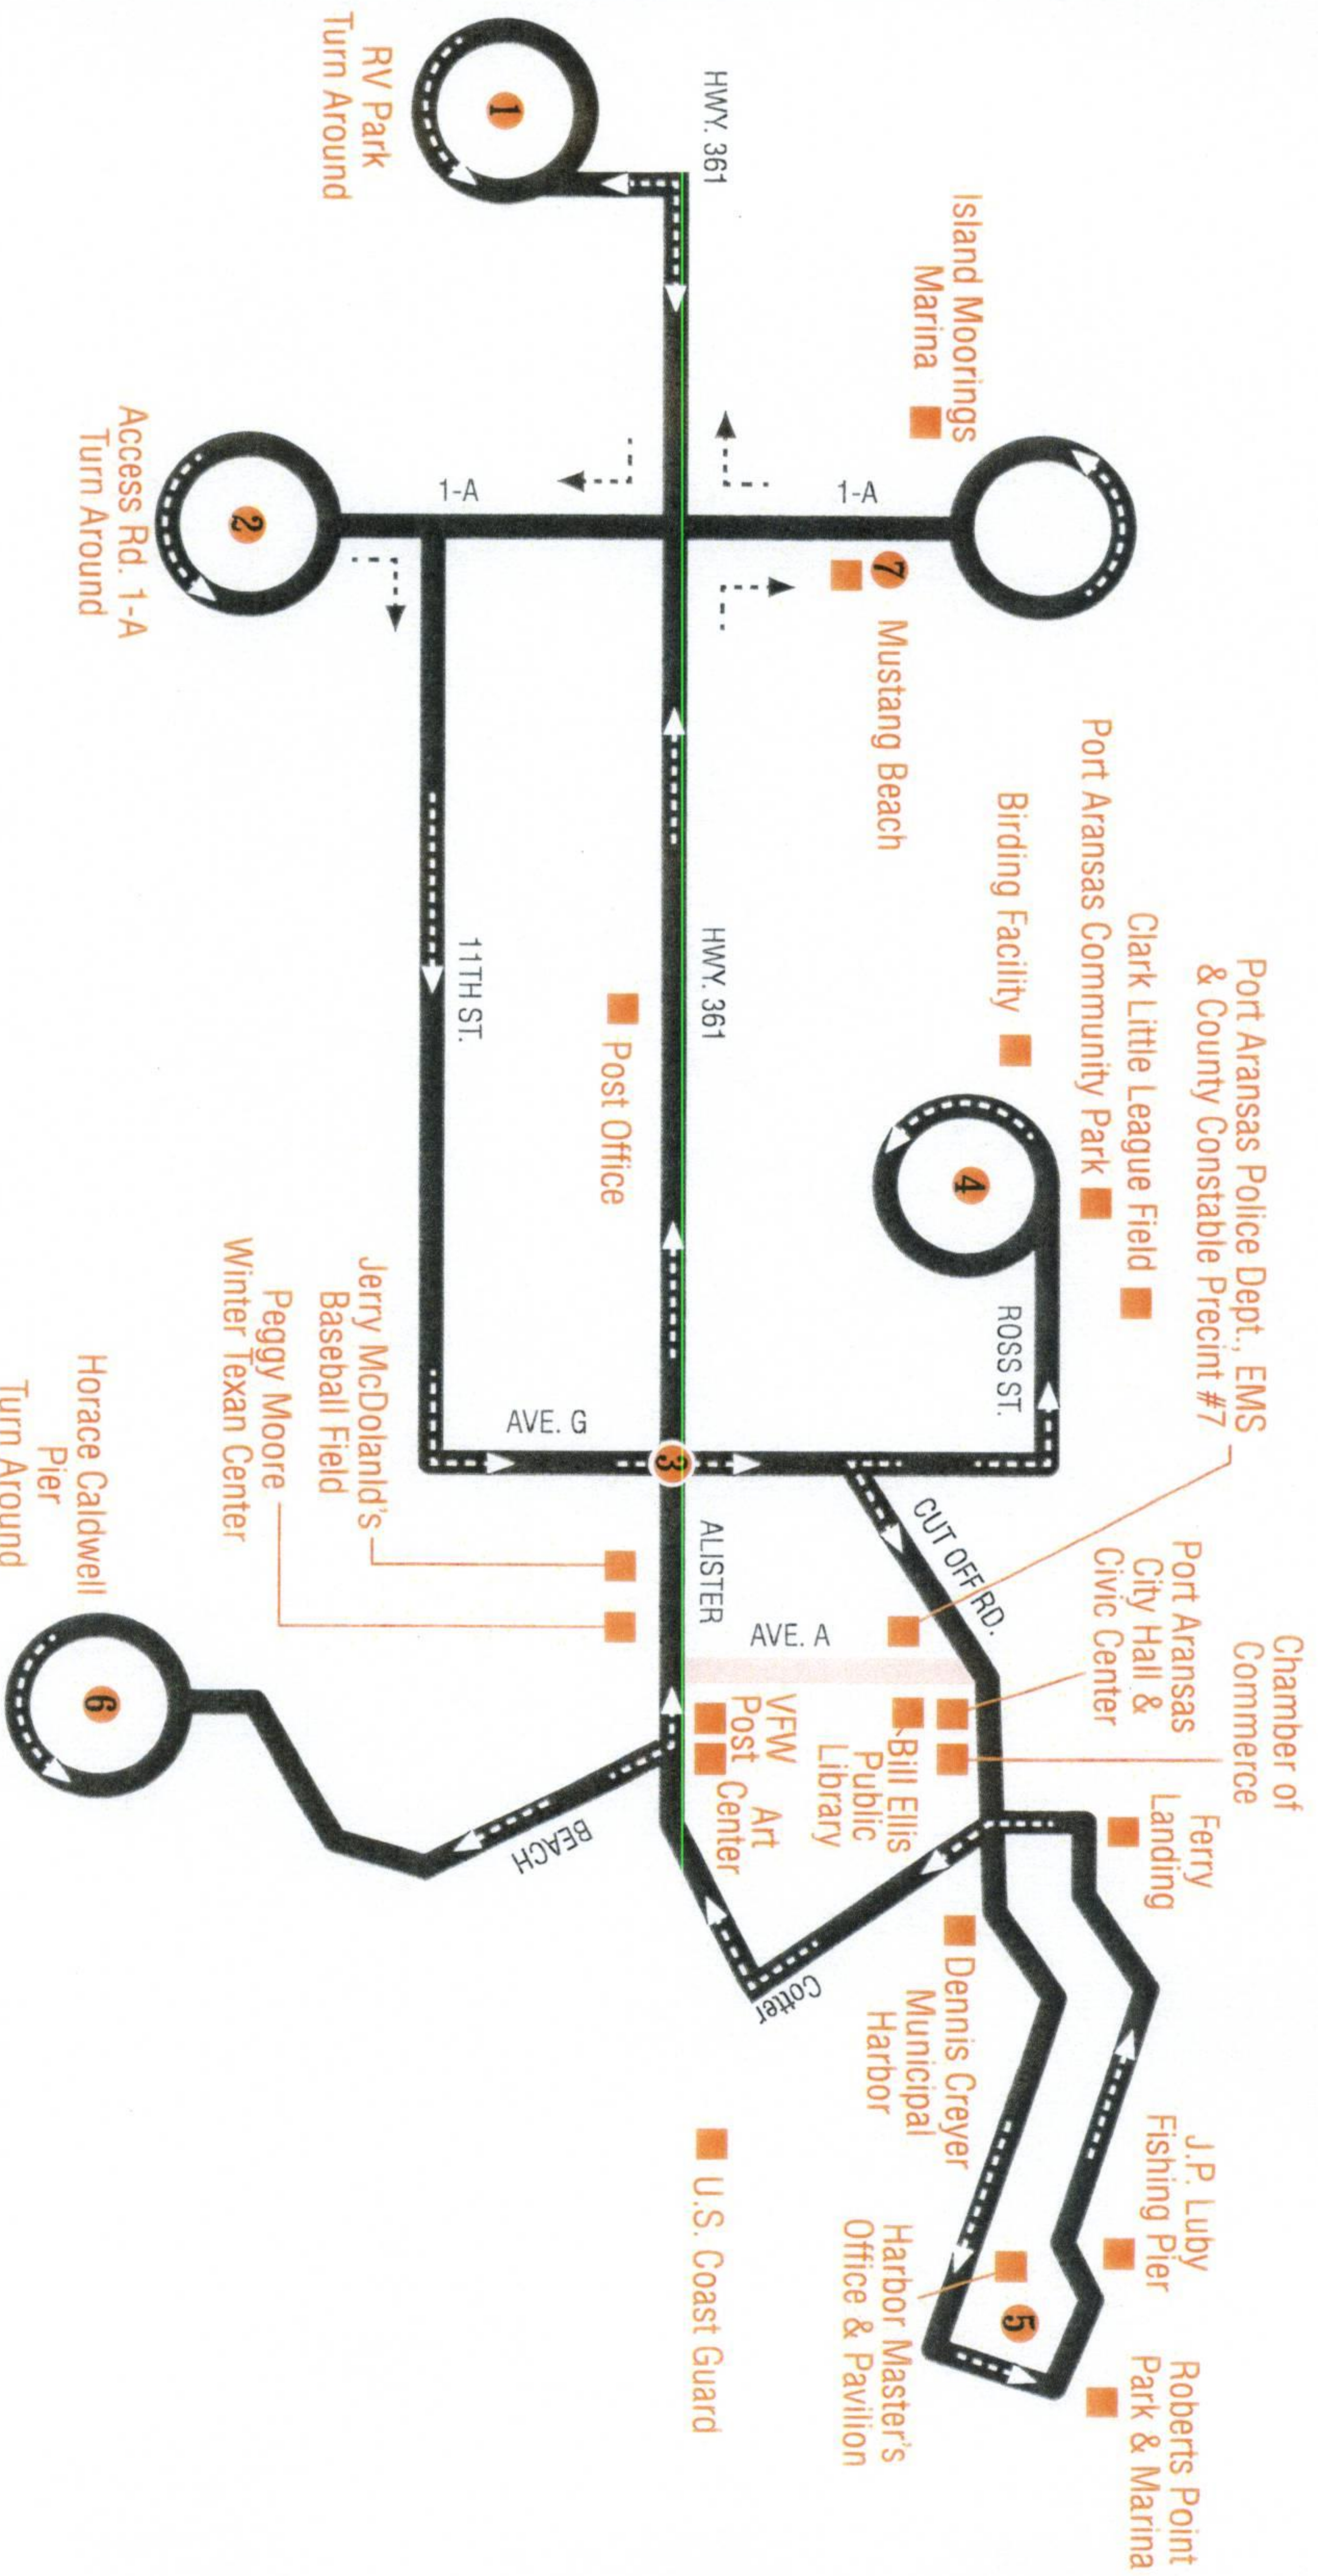

94 Port Aransas Shuttle

PLEASE SEE
SCHEDULE ON
FLIP SIDE

SPECIAL NOTE:
This route travels on the beach and at
certain times may have to deviate due to
high waters.