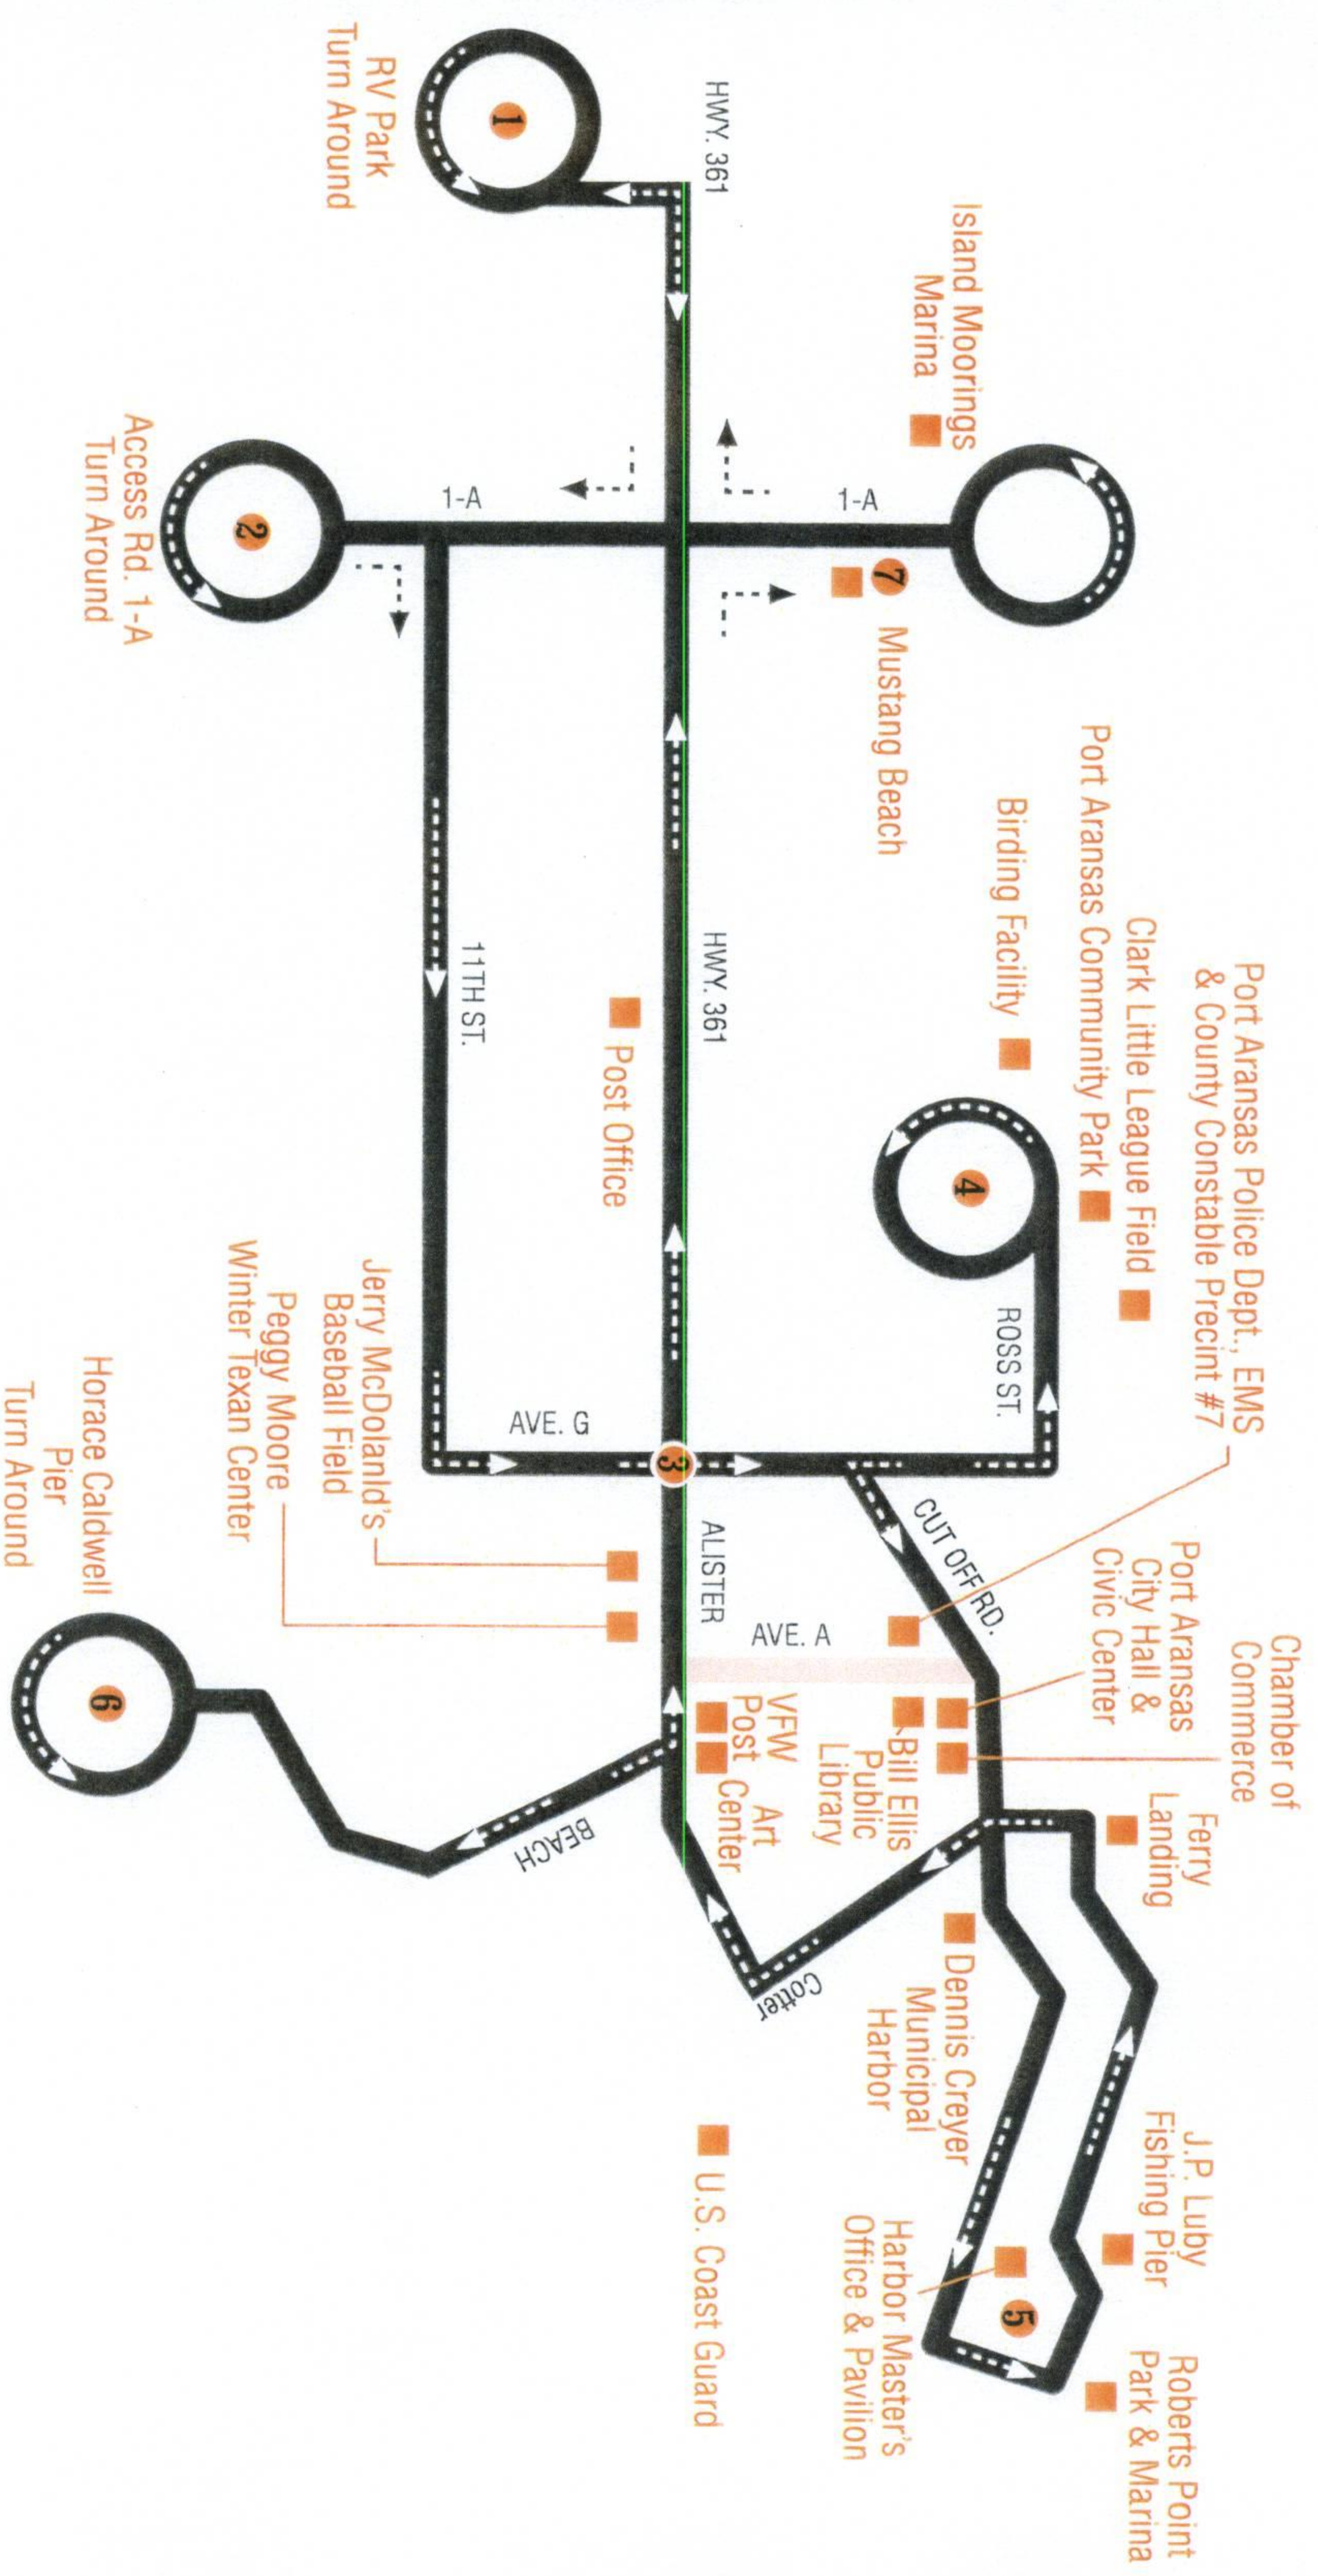

94 Port Aransas Shuttle

PLEASE SEE SCHEDULE ON FLIP SIDE

SPECIAL NOTE:
 This route travels on the beach and at certain times may have to deviate due to high waters.