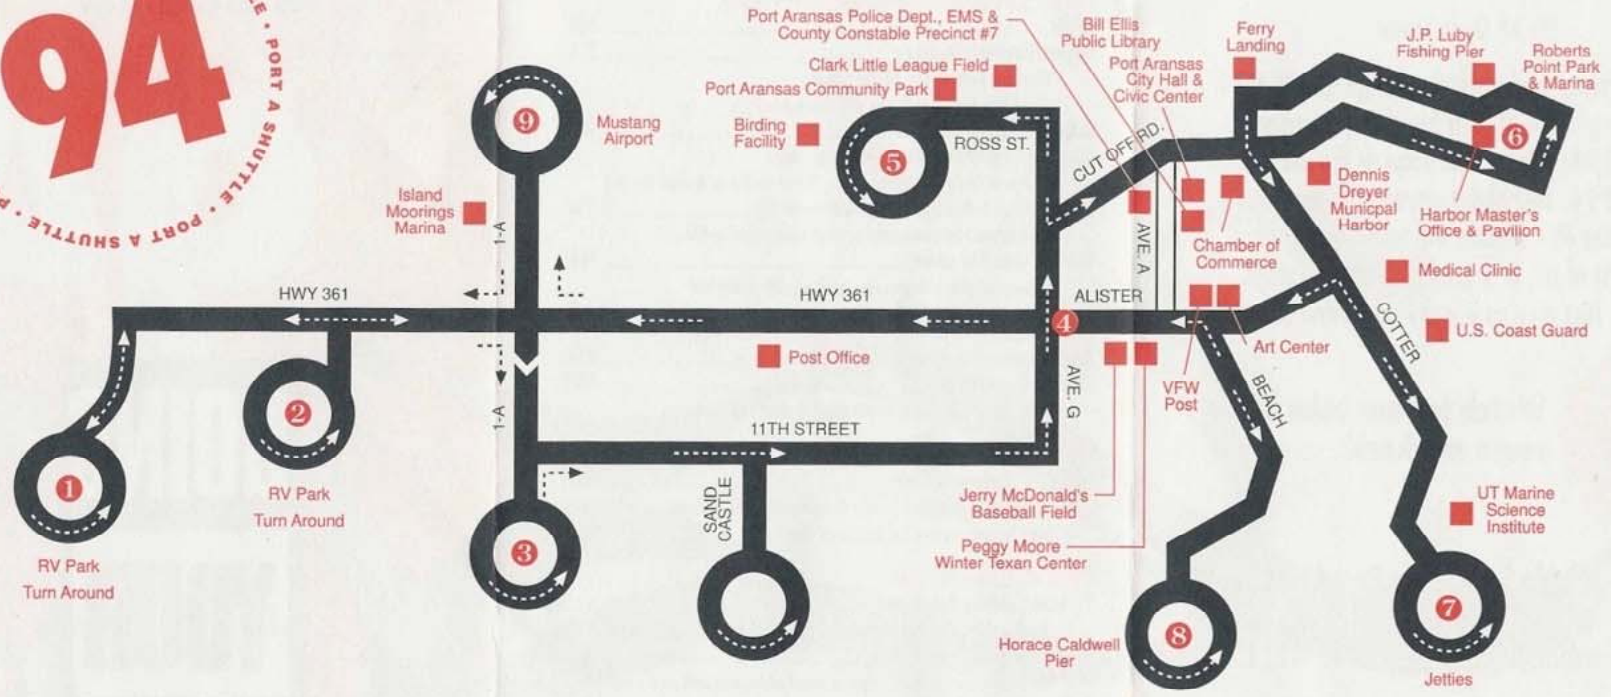

94

Transfer Points

Special Note
Route may deviate due to high waters

MONDAY - SUNDAY

AM	1 Gulf Waters RV Park —departs—	2 Pioneer RV Park	3 Access I-A Beach	4 Ave. G & Alister	5 Birding Facility	6 Marina	7 Jetties	8 Caldwell Pier	4 Alister & Ave. G	9 Mustang Airport	1 Gulf Waters RV Park —arrives—	PM
	9:52	10:00	10:04	10:12	10:15	10:21	10:29	10:37	10:42	10:46	10:52	
	10:52	11:00	11:04	11:12	11:15	11:21	11:29	11:37	11:42	11:46	11:52	
	11:52	12:00	12:04	12:12	12:15	12:21	12:29	12:37	12:42	12:46	12:52	
	12:52	1:00	1:04	1:12	1:15	1:21	1:29	1:37	1:42	1:46	1:52	
	1:52	2:00	2:04	2:12	2:15	2:21	2:29	2:37	2:42	2:46	2:52	
	2:52	3:00	3:04	3:12	3:15	3:21	3:29	3:37	3:42	3:46	3:52	
	3:52	4:00	4:04	4:12	4:15	4:21	4:29	4:37	4:42	4:46	4:52	
	4:52	5:00	5:04	5:12	5:15	5:21	5:29	5:37	5:42	5:46	5:52	
	5:52	5:55*	—	—	—	—	—	—	—	—	—	

* - Out of service on arrival.

Lift Equipped/Accessible Each Trip.

Try us online at www.ccrta.org