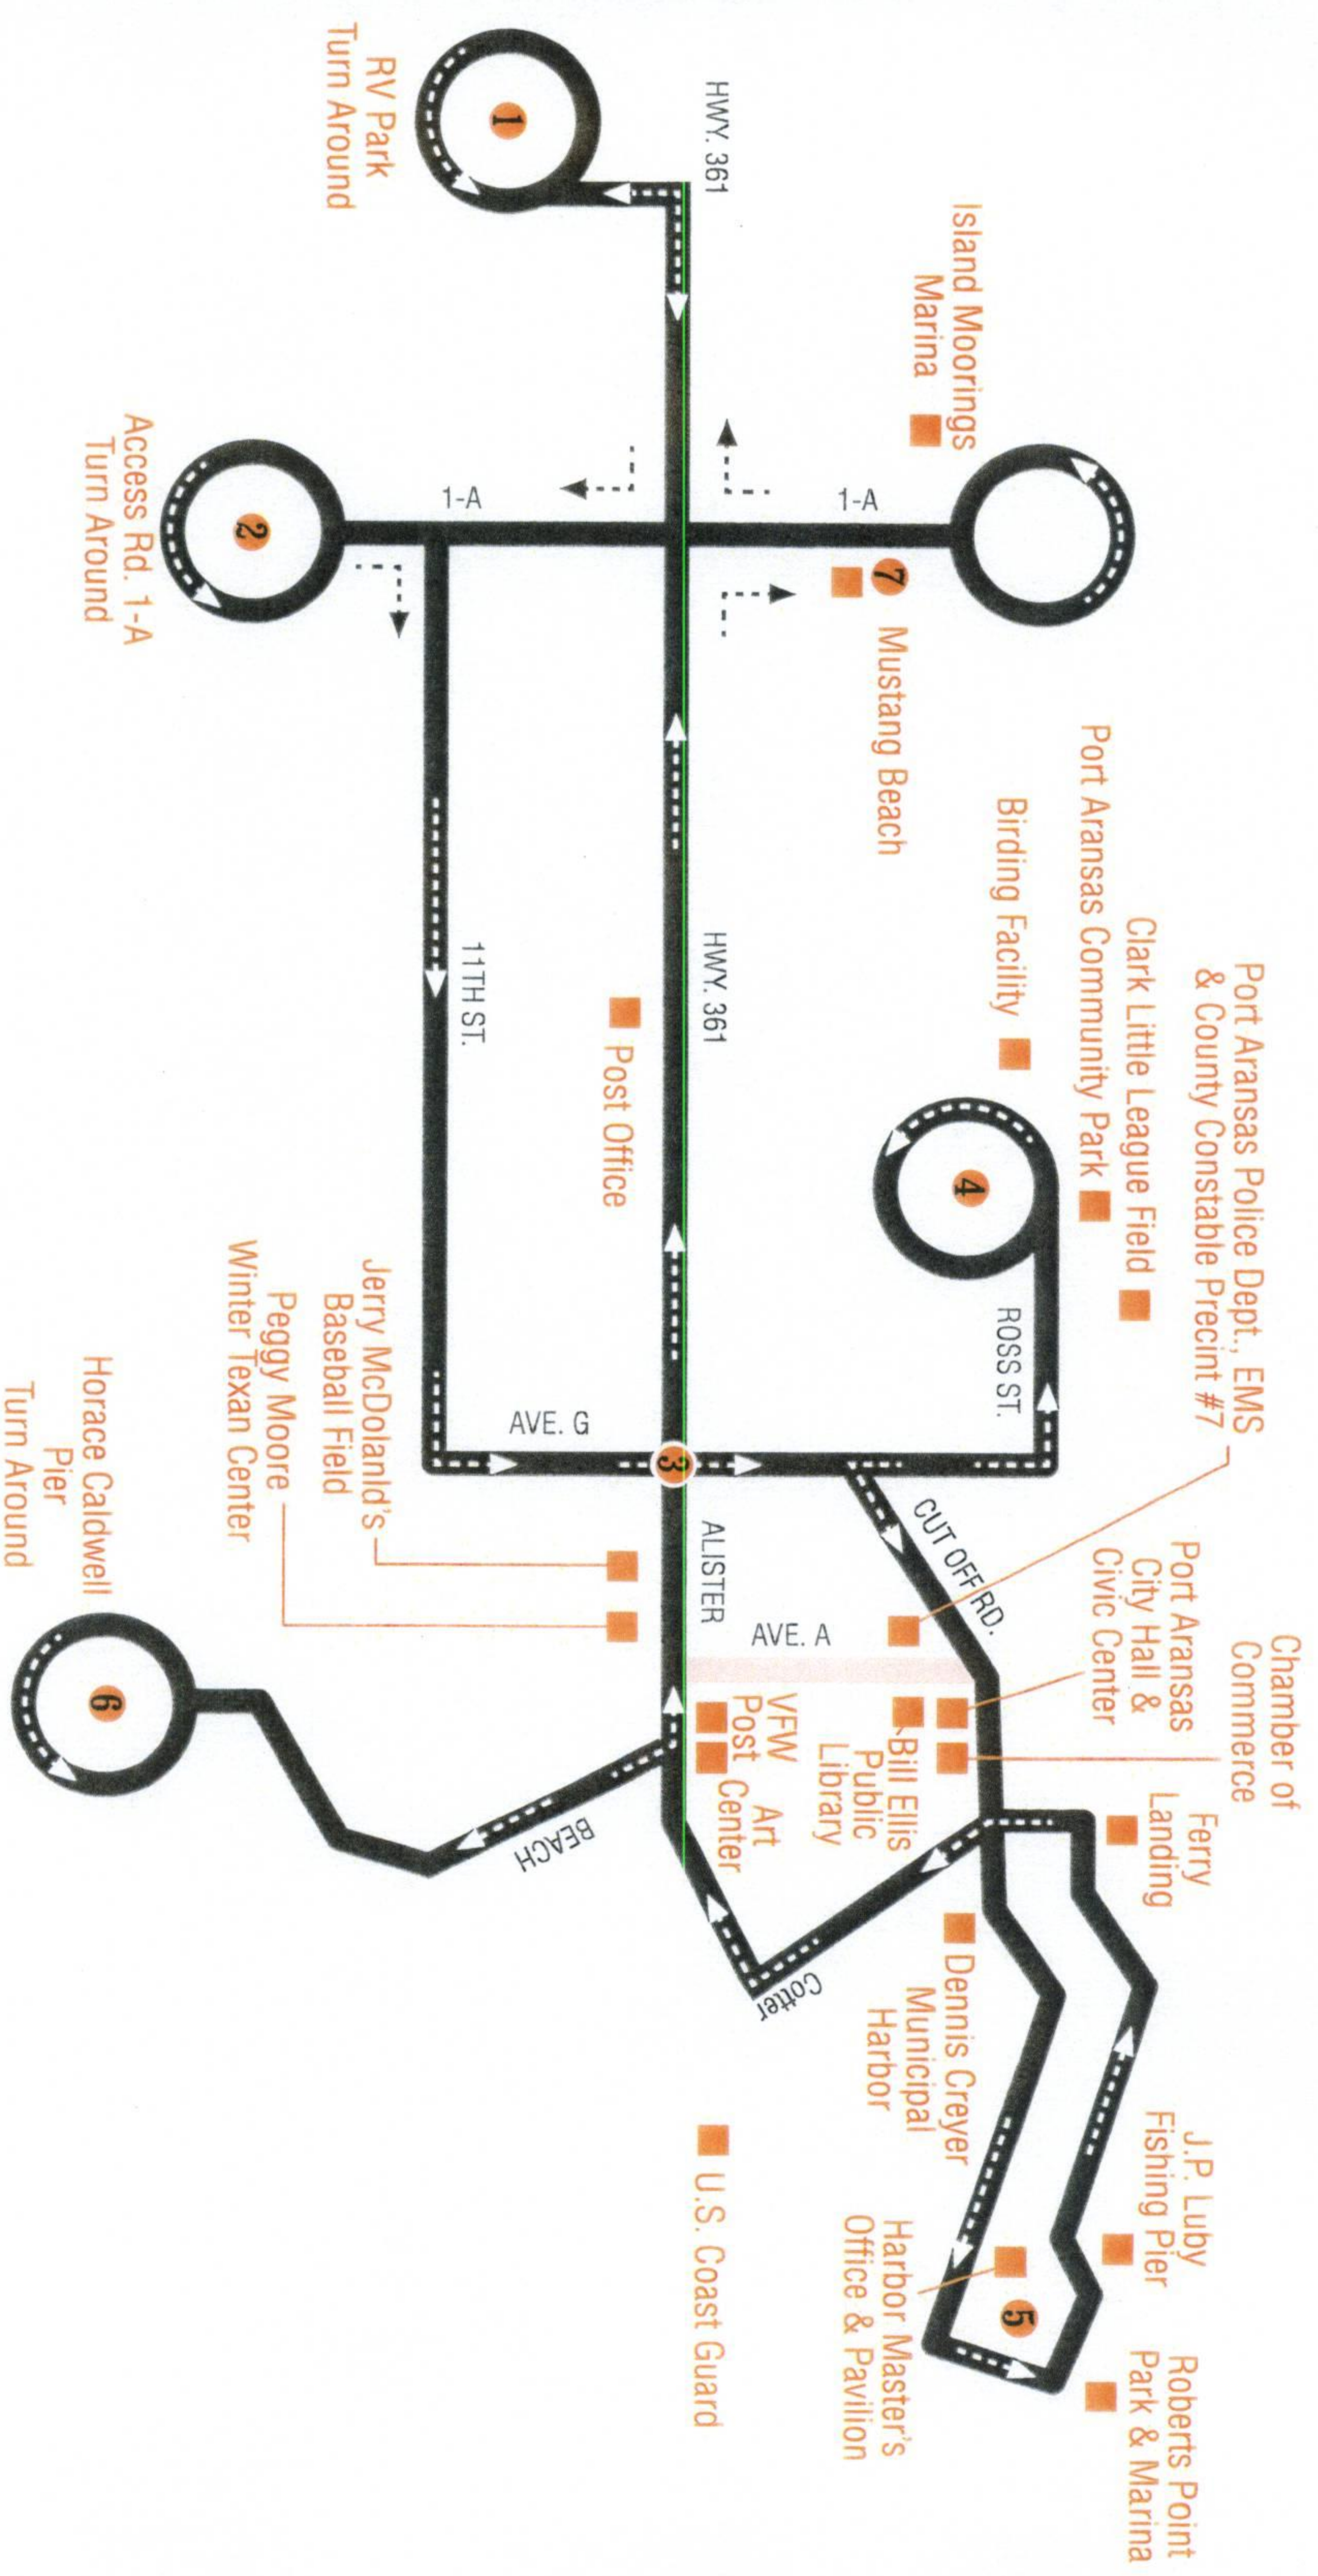

# 94 Port Aransas Shuttle

**PLEASE SEE SCHEDULE ON FLIP SIDE**

**SPECIAL NOTE:**  
This route travels on the beach and at certain times may have to deviate due to high waters.